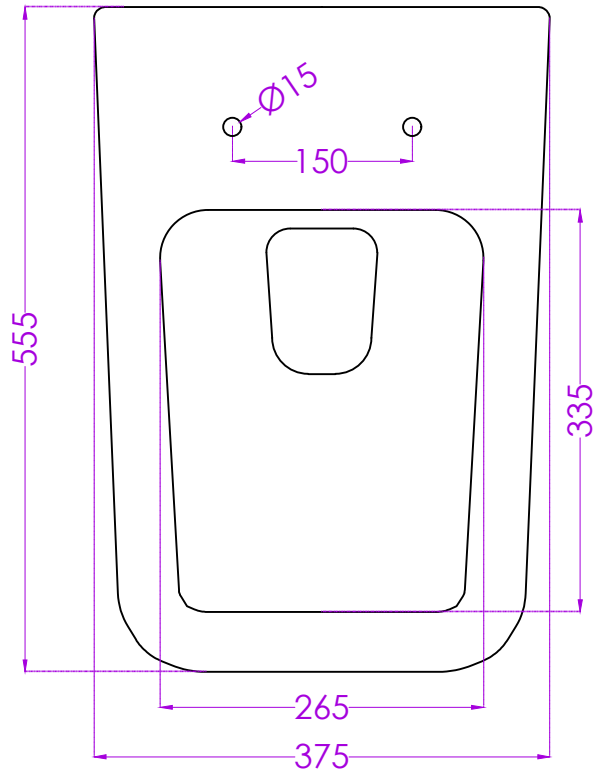

ELEGANCE P6164APW0203

WALL HUNG WATER CLOSET

JOHNSON

PLAN

SIDE

BACK