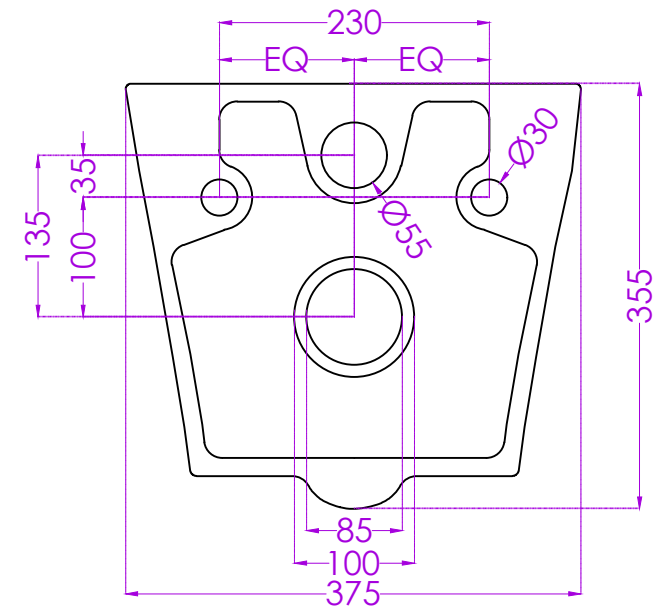

ELEGANCE P6164APW0203

WALL HUNG WATER CLOSET

JOHNSON

PLAN

SIDE

BACK