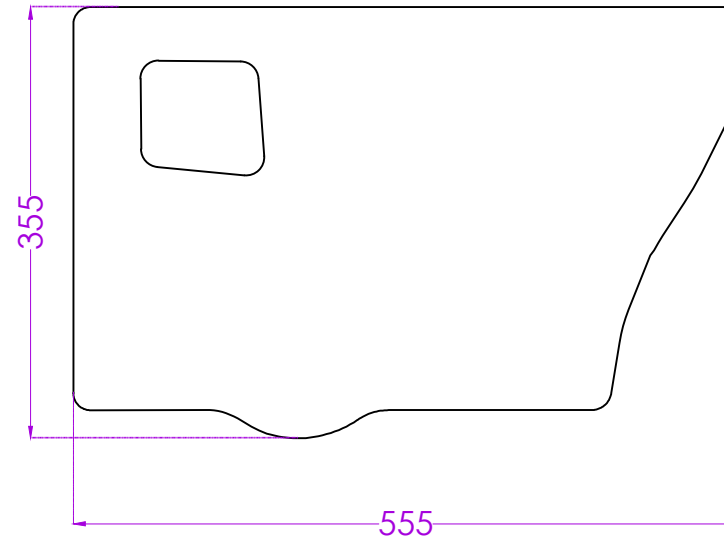

ELEGANCE P6164APW0203

WALL HUNG WATER CLOSET

JOHNSON

PLAN

SIDE

BACK